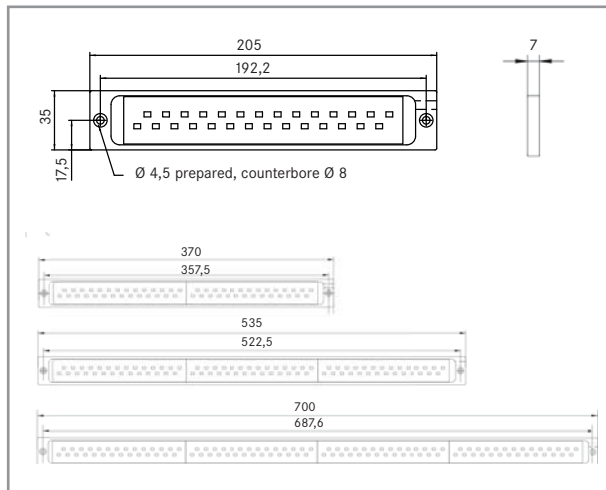

## »SECRET MTL/MTLG« LED LIGHTING RAIL

3

LIGHTING SYSTEMS

4

WORKPLACE LIGHTING

8

SPOT FITTING LIGHTING

HEMA »SECRET MTL« and »SECRET MTLG« LED lighting rail

18

MACHINE LIGHTING

19

INTEGRATED LIGHTING

The HEMA LED model range »SECRET MTL« is an innovative 24 VDC LED lighting for demanding and imperceptibly applications.

The LED lighting rails are compact and extremely flat and will put your machine or industrial site into proper light. Due to the compact dimensions of the »SECRET MTL« the lighting rail can be integrated almost invisible into the machine. The »SECRET MTL« is also perfect suitable for retrofit of machines.

### Advantage »SECRET MTL« LED Lighting rail

- Power supply 24V
- Connection via M12 plug
- Extremely slimline housing
- shock and vibration proof sealed in PUR backfill
- Anodized aluminium housing
- IP Rating IP69K

Type	SECRET MTL.6	SECRET MTL.12	SECRET MTL.18	SECRET MTL.24	SECRET MTL.36	SECRET MTL.48
Dimensions extern LxBxH	205x35x7mm	370x35x7mm	535x35x7mm	700x35x7mm	1030x35x7mm	1360x35x7mm
Power Supply	24V	24V	24V	24V	24V	24V
Operating voltage	5W	10W	15W	20W	30W	40W
Current	210mA	420mA	630mA	840mA	1260mA	1680mA
Number LED rails	1	2	3	4	6	8
Material	Alu anod./ PUR backfill	Alu anod./ PUR backfill	Alu anod./ PUR backfill	Alu anod./ PUR backfill	Alu anod./ PUR backfill	Alu anod./ PUR backfill
Lens	ca. 120°	ca. 120°	ca. 120°	ca. 120°	ca. 120°	ca. 120°
Light temperature	5700K	5700K	5700K	5700K	5700K	5700K
IP Rating	IP69K	IP69K	IP69K	IP69K	IP69K	IP69K
Connection	M12	M12	M12	M12	M12	M12
Connection cable length	PUR 3000mm	PUR 3000mm	PUR 3000mm	PUR 3000mm	PUR 3000mm	PUR 3000mm