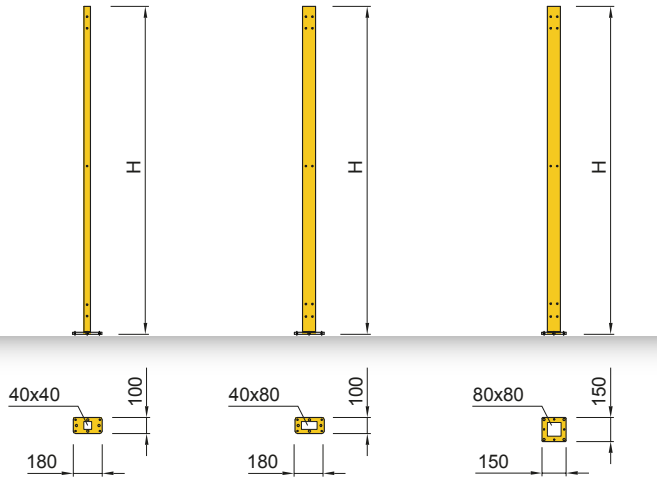

Video

Panels Dimensions

Post Dimensions

Panels Dimensions

Art. No.	Base (B)	Height	Color	
PNNE010	250	1500		
PNNE011	410			
PNNE012	700			
PNNE013	1020			
PNNE014	1210			
PNNE015	1500			
PNNE020	250	1900		
PNNE021	410			
PNNE022	700			
PNNE023	1020			
PNNE024	1210			
PNNE025	1500			
Doors panels	PNNA009	700		
	PNNA010	1000		
	PNNA011	1200		
	PNNA012	1500		
Doors panels	PNNA015	700		1500
	PNNA016	1000		
	PNNA017	1200		
	PNNA018	1500		
Doors panels	PNNA015	700	1900	
	PNNA016	1000		
	PNNA017	1200		
	PNNA018	1500		

Post Dimensions

Art. No.	Height H	Cross Section	Plate	Color
MT112	1600	40x40	100x180	
MT113	2000	40x40	100x180	
KRMT001 KA102ZN	Kit leveling for posts 40x40 – 40x80 Level plate 100x180 sp.25/10			
MT501	1600	40x80	100x180	
MT502	2000	40x80	100x180	
MT506	3110	40x80	100x180	
MT508	3510	40x80	100x180	
KRMT001 KA102ZN	Kit leveling for posts 40x40 – 40x80 Level plate 100x180 sp.25/10			
MT212	1600	80x80	150x150	
MT213	2000	80x80	150x150	
MT217	3110	80x80	150x150	
MT218	3510	80x80	150x150	
MT219	3910	80x80	150x150	
KA201ZN KF100	Level plate 150x150 sp.30/10 Grains M8x25			