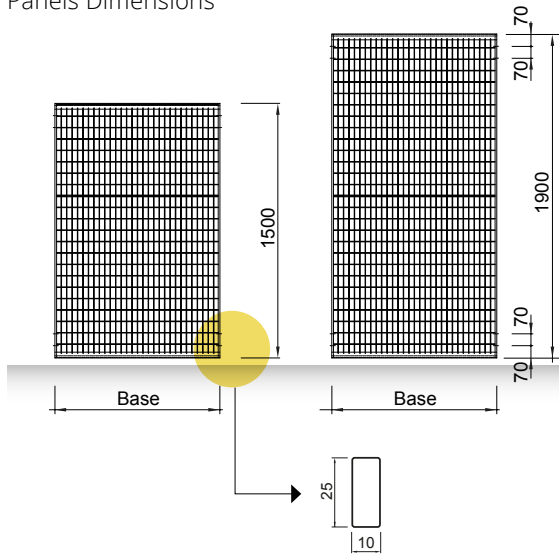

Modularity

Each component has been designed to be modular. In fact, all PROTEC modular systems are useful the same grid. The doors are created with the same Novatek series.

Visibility

The innovative system of the 32x67 mesh, wire Ø3 combined with the black color of the panel improves the visibility of the machines in the restricted zone.

Video

Panels Dimensions

Post Dimensions

Panels Dimensions

Art. No.	Base (B)	Height	Color	
PNNE010	250	1500		
PNNE011	410			
PNNE012	700			
PNNE013	1020			
PNNE014	1210			
PNNE015	1500			
PNNE020	250	1900		
PNNE021	410			
PNNE022	700			
PNNE023	1020			
PNNE024	1210			
PNNE025	1500			
Doors panels	PNNA009	700		
	PNNA010	1000		
	PNNA011	1200		
	PNNA012	1500		
Doors panels	PNNA015	700		1500
	PNNA016	1000		
	PNNA017	1200		
	PNNA018	1500		
Doors panels	PNNA015	700	1900	
	PNNA016	1000		
	PNNA017	1200		
	PNNA018	1500		

Post Dimensions

Art. No.	Height H	Cross Section	Plate	Color
MT112	1600	40x40	100x180	
MT113	2000	40x40	100x180	
KRMT001 KA102ZN	Kit leveling for posts 40x40 – 40x80 Level plate 100x180 sp.25/10			
MT501	1600	40x80	100x180	
MT502	2000	40x80	100x180	
MT506	3110	40x80	100x180	
MT508	3510	40x80	100x180	
KRMT001 KA102ZN	Kit leveling for posts 40x40 – 40x80 Level plate 100x180 sp.25/10			
MT212	1600	80x80	150x150	
MT213	2000	80x80	150x150	
MT217	3110	80x80	150x150	
MT218	3510	80x80	150x150	
MT219	3910	80x80	150x150	
KA201ZN KF100	Level plate 150x150 sp.30/10 Grains M8x25			